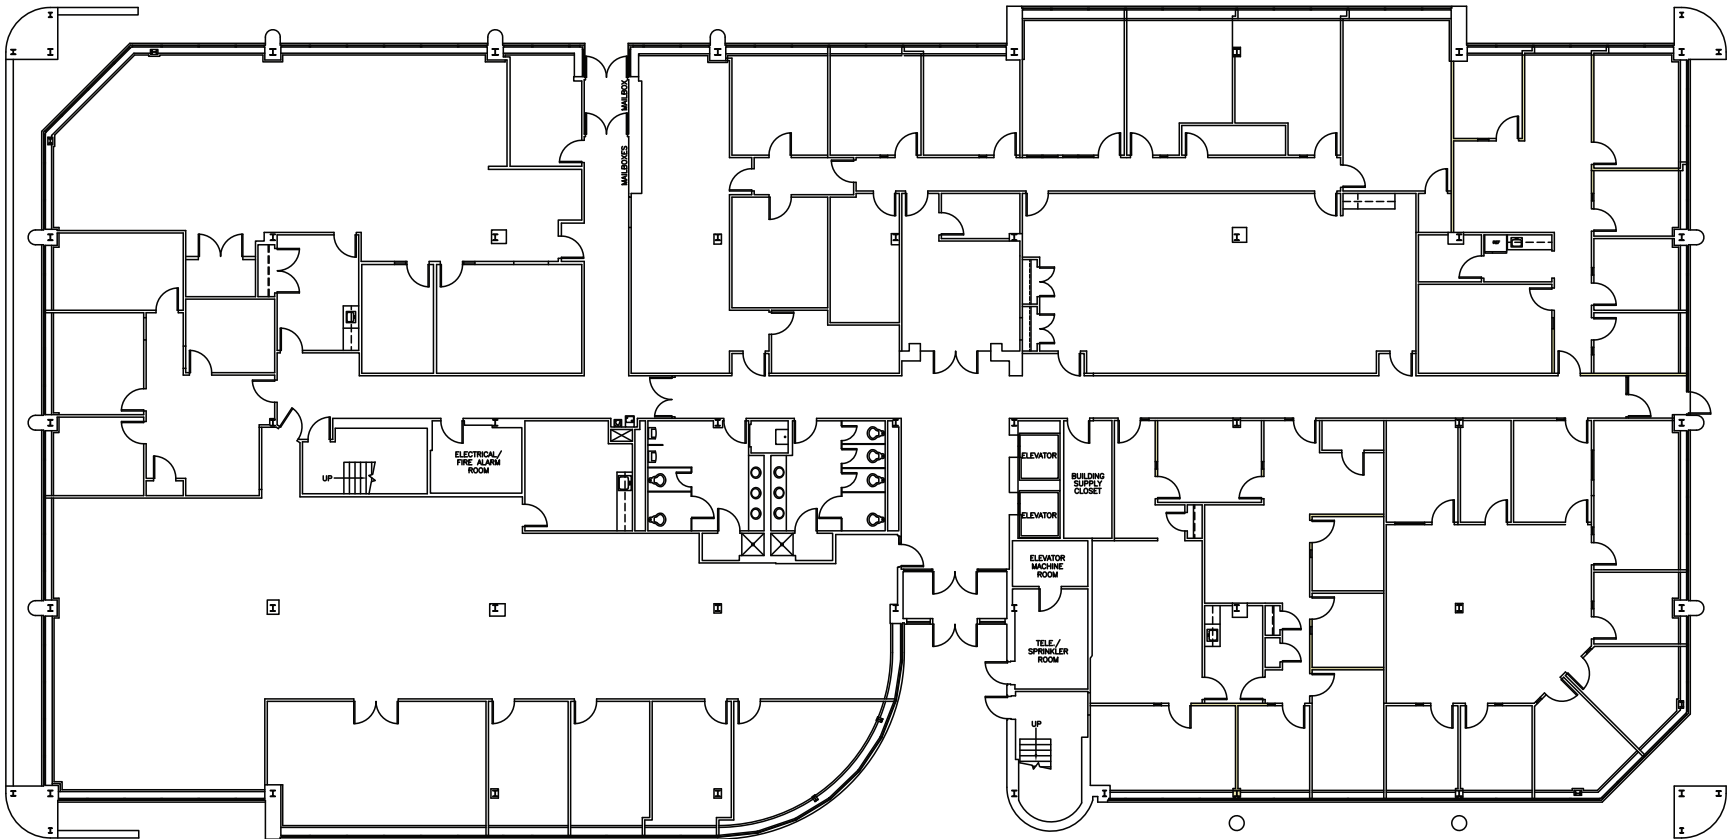

WESTBOROUGH

— EXECUTIVE PARK —

114 TURNPIKE ROAD

1ST FLOOR

For more information or to schedule a tour, please contact:

John Lashar
617.439.7887

John.Lashar@transwestern.com

Paul Leone
617.439.3782